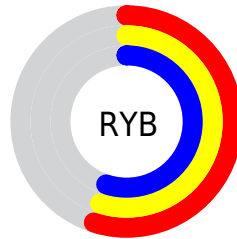

Details

The XYZ color **24.9269, 26.2251, 28.5591** is a dark color, and the websafe version is hex **999999**, and the color name is **philippine gray**. A complement of this color would be **24.9279, 26.2257, 28.5604**, and the grayscale version is **24.9279, 26.2261, 28.5602**.

A 20% lighter version of the original color is **51.1656, 53.9032, 58.1597**, and **9.7181, 10.2242, 11.1341** is the 20% darker color. If you saturate the color by 10%, you get **21.8621, 24.7446, 23.9568**, and if you desaturate by 10%, it is **28.3941, 27.9029, 33.7072**.

Distribution

Red (55%)

Green (55%)

Blue (55%)

Red (55%)

Yellow (55%)

Blue (55%)

Cyan (0%)