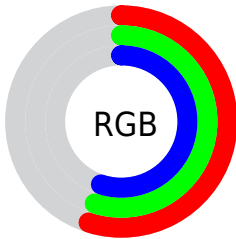

Distribution

Red (55%)

Green (55%)

Blue (55%)