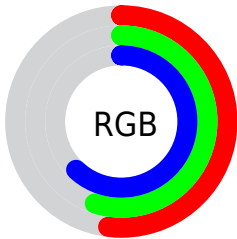

Distribution

- Red (52%)
- Green (55%)
- Blue (62%)