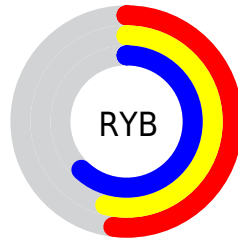

- Red (52%)
- Yellow (54%)
- Blue (62%)