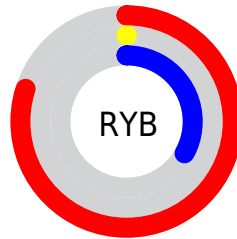

- Red (80%)
- Yellow (0%)
- Blue (33%)