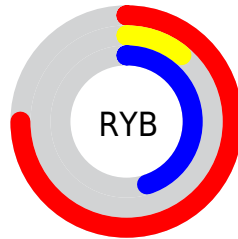

Details

The XYZ color **25.0197, 13.1929, 17.4475** is a dark color, and the websafe version is hex **CC0066**. A complement of this color would be **21.6885, 38.5432, 19.6651**, and the grayscale version is **9.0739, 9.5464, 10.3961**.

A 20% lighter version of the original color is **51.2121, 31.6699, 39.9729**, and **10.5288, 5.3108, 5.7803** is the 20% darker color. If you saturate the color by 10%, you get **24.1970, 12.3330, 14.7515**, and if you desaturate by 10%, it is **26.1831, 14.6540, 20.5046**.

Distribution

Red (75%)

Green (11%)

Blue (45%)

Red (75%)

Yellow (11%)

Blue (45%)

Cyan (0%)