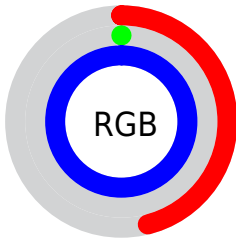

Distribution

- Red (46%)
- Green (0%)
- Blue (99%)