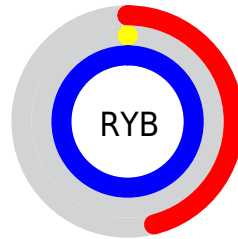

- Red (46%)
- Yellow (0%)
- Blue (99%)