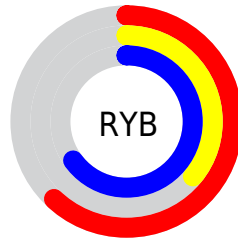

- Red (62%)
- Yellow (36%)
- Blue (65%)