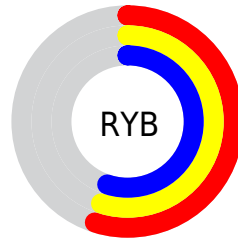

Details

The XYZ color **24.9269, 26.2251, 28.5591** is a dark color, and the websafe version is hex **999999**, and the color name is **philippine gray**. A complement of this color would be **24.9279, 26.2257, 28.5604**, and the grayscale version is **24.9279, 26.2261, 28.5602**.

A 20% lighter version of the original color is **51.1656, 53.9032, 58.1597**, and **9.7181, 10.2242, 11.1341** is the 20% darker color. If you saturate the color by 10%, you get **21.8621, 24.7446, 23.9568**, and if you desaturate by 10%, it is **28.3941, 27.9029, 33.7072**.

Distribution

Red (55%)

Green (55%)

Blue (55%)

Red (55%)

Yellow (55%)

Blue (55%)

Cyan (0%)