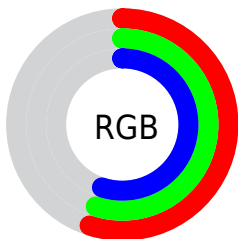

Distribution

Red (55%)

Green (55%)

Blue (55%)