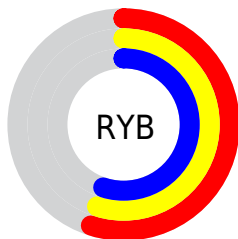

Details

The XYZ color **24.9269, 26.2251, 28.5591** is a dark color, and the websafe version is hex **999999**, and the color name is **philippine gray**. A complement of this color would be **24.9279, 26.2257, 28.5604**, and the grayscale version is **24.9279, 26.2261, 28.5602**.

A 20% lighter version of the original color is **51.1656, 53.9032, 58.1597**, and **9.7181, 10.2242, 11.1341** is the 20% darker color. If you saturate the color by 10%, you get **21.8621, 24.7446, 23.9568**, and if you desaturate by 10%, it is **28.3941, 27.9029, 33.7072**.

Distribution

Red (55%)

Green (55%)

Blue (55%)

Red (55%)

Yellow (55%)

Blue (55%)

Cyan (0%)