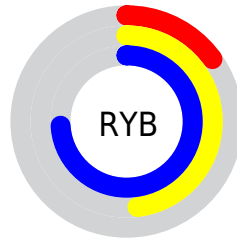

- Red (15%)
- Yellow (48%)
- Blue (74%)