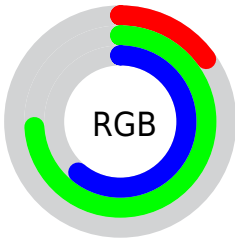

Distribution

- Red (15%)
- Green (74%)
- Blue (61%)