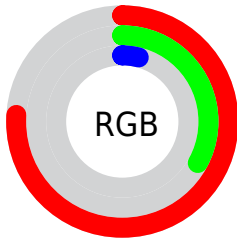

Distribution

- Red (76%)
- Green (33%)
- Blue (4%)