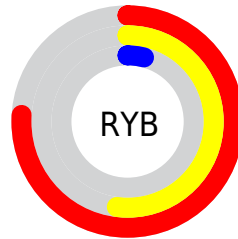

- Red (76%)
- Yellow (52%)
- Blue (4%)