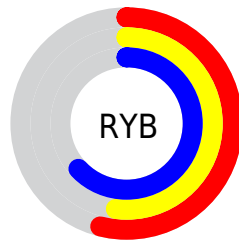

- Red (54%)
- Yellow (52%)
- Blue (63%)