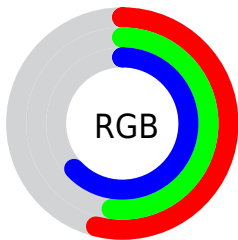

Distribution

- Red (54%)
- Green (52%)
- Blue (63%)