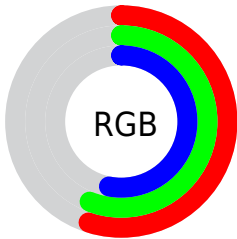

Distribution

- Red (55%)
- Green (56%)
- Blue (53%)