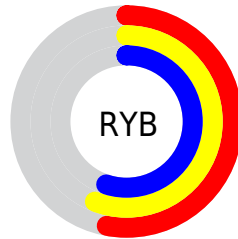

- Red (53%)
- Yellow (56%)
- Blue (55%)