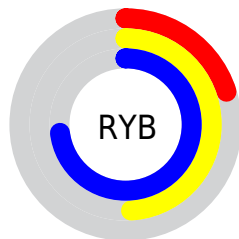

- Red (20%)
- Yellow (49%)
- Blue (73%)