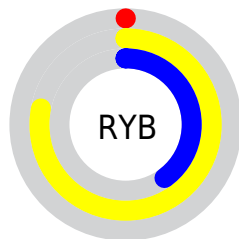

Red (0%)

Yellow (78%)

Blue (40%)