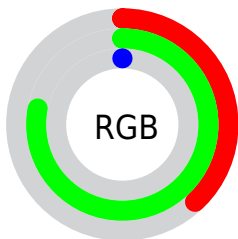

Distribution

Red (38%)

Green (78%)

Blue (0%)