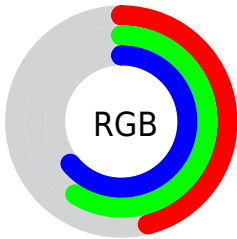

Distribution

- Red (46%)
- Green (59%)
- Blue (64%)