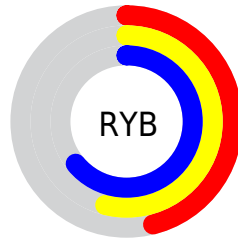

- Red (46%)
- Yellow (54%)
- Blue (64%)