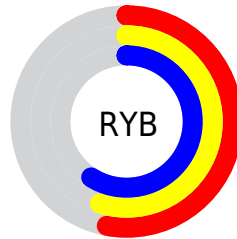

- Red (53%)
- Yellow (55%)
- Blue (59%)