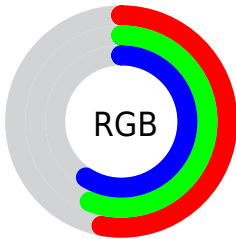

Distribution

- Red (53%)
- Green (56%)
- Blue (59%)