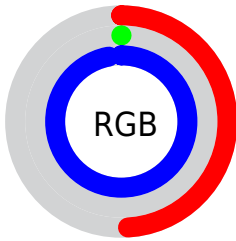

Distribution

- Red (49%)
- Green (0%)
- Blue (97%)