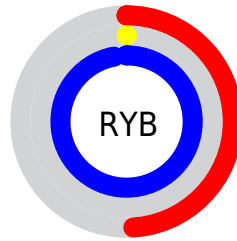

- Red (49%)
- Yellow (0%)
- Blue (97%)