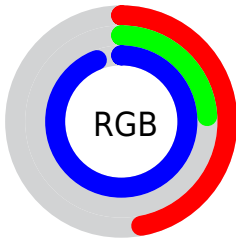

Distribution

Red (47%)

Green (24%)

Blue (94%)