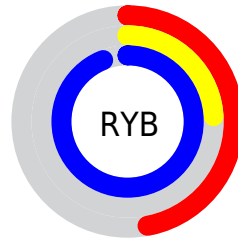

Details

The XYZ color **25.1878, 13.7422, 82.9863** is a dark color, and the websafe version is hex **6633CC**. The color can be described as middle washed purple. A complement of this color would be **50.5571, 71.7836, 15.7483**, and the grayscale version is **11.9028, 12.5226, 13.6372**.

A 20% lighter version of the original color is **43.4721, 29.4266, 97.9964**, and **9.9648, 4.1617, 44.5340** is the 20% darker color. If you saturate the color by 10%, you get **22.1106, 10.6323, 82.5486**, and if you desaturate by 10%, it is **29.2062, 18.1847, 83.6323**.

Distribution

Red (47%)

Green (24%)

Blue (94%)

Red (47%)

Yellow (24%)

Blue (94%)

Cyan (49%)