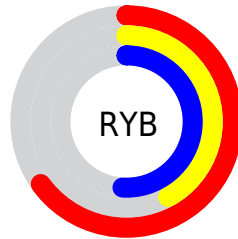

Details

The XYZ color **25.1852, 20.4708, 24.0966** is a dark color, and the websafe version is hex **996666**. A complement of this color would be **24.7794, 32.4443, 30.9445**, and the grayscale version is **20.4942, 21.5615, 23.4805**.

A 20% lighter version of the original color is **51.3467, 44.1319, 51.1594**, and **9.8970, 7.2478, 8.8600** is the 20% darker color. If you saturate the color by 10%, you get **22.9519, 17.0386, 20.1628**, and if you desaturate by 10%, it is **27.8187, 24.5979, 28.4882**.

Distribution

Red (65%)

Green (42%)

Blue (51%)

Red (65%)

Yellow (42%)

Blue (51%)

Cyan (0%)