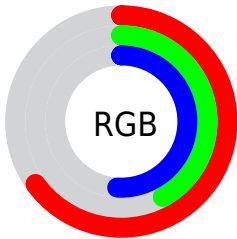

Distribution

Red (65%)

Green (42%)

Blue (51%)