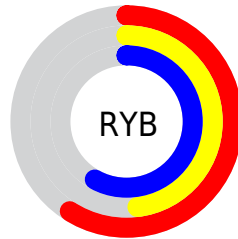

- Red (59%)
- Yellow (48%)
- Blue (58%)