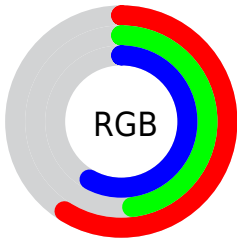

Distribution

- Red (59%)
- Green (48%)
- Blue (58%)