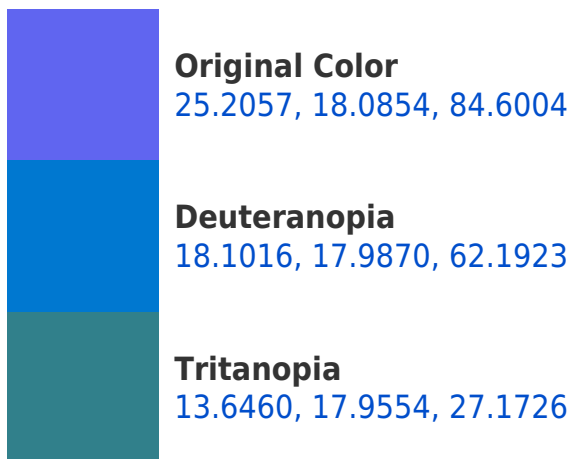

A 20% lighter version of the original color is **43.3788, 36.9456, 99.4526**, and **9.8789, 6.0637, 45.4495** is the 20% darker color. If you saturate the color by 10%, you get **21.1138, 13.0943, 83.8531**, and if you desaturate by 10%, it is **30.7038, 24.7424, 85.5960**.

XYZ 25.2057, 18.0854, 84.6004

Background

This preview shows how black text looks on a background with the XYZ color 25.2057, 18.0854, 84.6004.

This preview shows how white text looks on a background with the XYZ color 25.2057, 18.0854,

Dichromacy

Trichromacy

Original Color

25.2057, 18.0854, 84.6004

Deuteranomaly

19.5165, 17.3349, 70.0275

Tritanomaly

16.5617, 17.2497, 43.5309

Monochromacy

Original Color

25.2057, 18.0854, 84.6004

Achromatopsia

16.2955, 17.1441, 18.6699

Achromatomaly

18.1054, 16.8781, 35.5612

CSS Examples