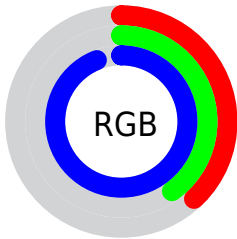

Distribution

Red (38%)

Green (40%)

Blue (94%)