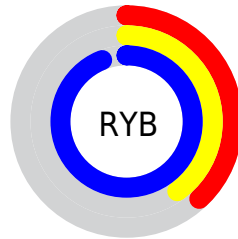

Red (38%)

Yellow (40%)

Blue (94%)