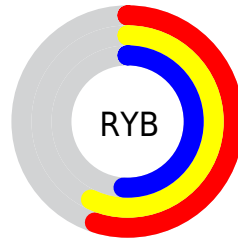

- Red (55%)
- Yellow (57%)
- Blue (51%)