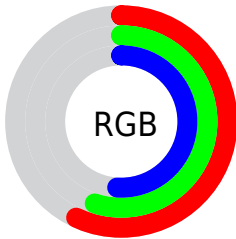

Distribution

- Red (57%)
- Green (55%)
- Blue (51%)