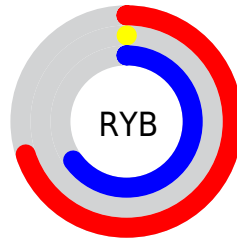

- Red (70%)
- Yellow (0%)
- Blue (65%)