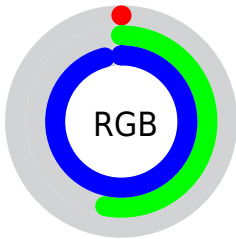

Distribution

- Red (0%)
- Green (53%)
- Blue (96%)