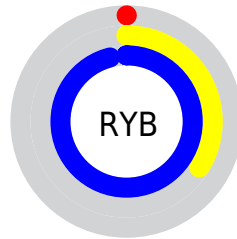

- Red (0%)
- Yellow (34%)
- Blue (96%)