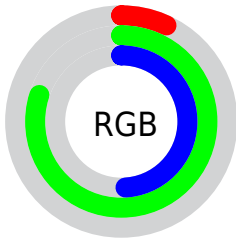

Distribution

- Red (7%)
- Green (80%)
- Blue (49%)