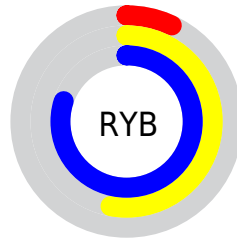

- Red (7%)
- Yellow (53%)
- Blue (80%)