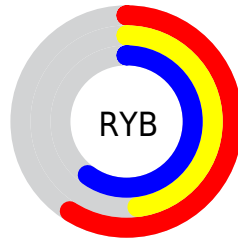

- Red (59%)
- Yellow (48%)
- Blue (60%)