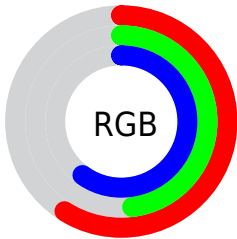

Distribution

- Red (59%)
- Green (48%)
- Blue (60%)