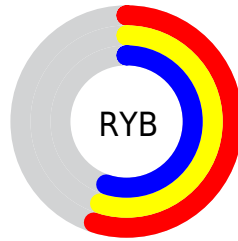

# Details

The XYZ color **25.3171, 26.6356, 29.0061** is a dark color, and the websafe version is hex **999999**. A complement of this color would be **25.3181, 26.6362, 29.0076**, and the grayscale version is **25.3181, 26.6366, 29.0073**.

A 20% lighter version of the original color is **51.8711, 54.5724, 59.4294**, and **9.9438, 10.4616, 11.3927** is the 20% darker color. If you saturate the color by 10%, you get **22.1183, 25.0974, 23.8860**, and if you desaturate by 10%, it is **28.9474, 28.3834, 34.7987**.

# Distribution

Red (55%)

Green (55%)

Blue (55%)

Red (55%)

Yellow (55%)

Blue (55%)

Cyan (0%)