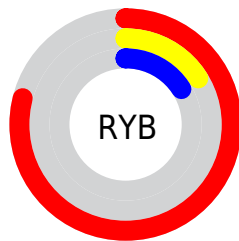

- Red (79%)
- Yellow (16%)
- Blue (16%)