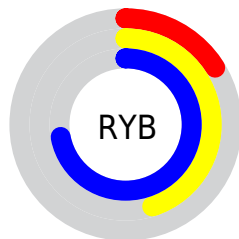

- Red (16%)
- Yellow (45%)
- Blue (72%)