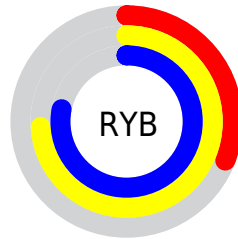

- Red (31%)
- Yellow (74%)
- Blue (78%)