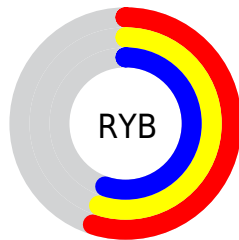

# Details

The XYZ color **25.3171, 26.6356, 29.0061** is a dark color, and the websafe version is hex **999999**. A complement of this color would be **25.3181, 26.6362, 29.0076**, and the grayscale version is **25.3181, 26.6366, 29.0073**.

A 20% lighter version of the original color is **51.8711, 54.5724, 59.4294**, and **9.9438, 10.4616, 11.3927** is the 20% darker color. If you saturate the color by 10%, you get **22.1183, 25.0974, 23.8860**, and if you desaturate by 10%, it is **28.9474, 28.3834, 34.7987**.

# Distribution

Red (55%)

Green (55%)

Blue (55%)

Red (55%)

Yellow (55%)

Blue (55%)

Cyan (0%)