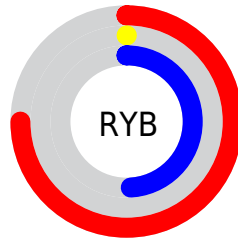

- Red (75%)
- Yellow (0%)
- Blue (49%)