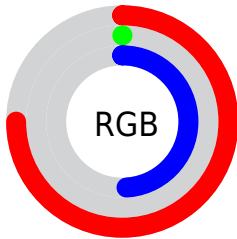

Distribution

- Red (75%)
- Green (0%)
- Blue (49%)