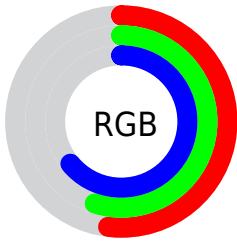

Distribution

Red (52%)

Green (55%)

Blue (64%)