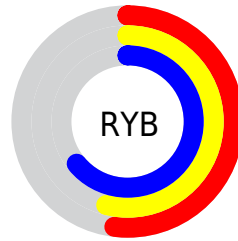

Details

The XYZ color **25.4154, 26.2703, 37.9136** is a dark color, and the websafe version is hex **999999**. A complement of this color would be **30.6211, 32.4587, 26.4817**, and the grayscale version is **24.9356, 26.2342, 28.5691**.

A 20% lighter version of the original color is **51.6019, 53.4640, 73.2455**, and **9.9503, 10.2320, 16.2024** is the 20% darker color. If you saturate the color by 10%, you get **21.4331, 21.7787, 37.2569**, and if you desaturate by 10%, it is **29.9801, 31.3417, 38.6523**.

Distribution

Red (52%)

Green (55%)

Blue (64%)

Red (52%)

Yellow (54%)

Blue (64%)

Cyan (19%)