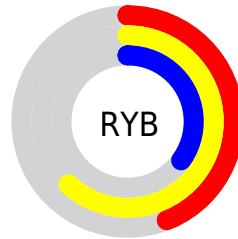

Details

The XYZ color **25.2401, 26.7298, 13.0616** is a dark color, and the websafe version is hex **999966**. A complement of this color would be **15.3500, 14.8510, 34.4053**, and the grayscale version is **24.8038, 26.0955, 28.4180**.

A 20% lighter version of the original color is **51.4617, 54.3002, 32.1948**, and **9.8821, 10.4757, 3.5990** is the 20% darker color. If you saturate the color by 10%, you get **24.0728, 25.3316, 9.7861**, and if you desaturate by 10%, it is **26.5725, 28.2311, 17.0926**.

Distribution

Red (62%)

Green (55%)

Blue (35%)

Red (44%)

Yellow (62%)

Blue (35%)

Cyan (0%)