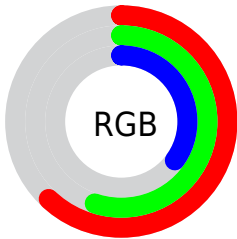

Distribution

Red (62%)

Green (55%)

Blue (35%)