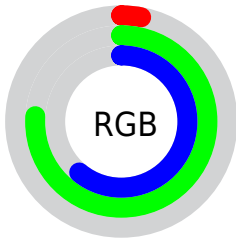

Distribution

- Red (3%)
- Green (76%)
- Blue (61%)