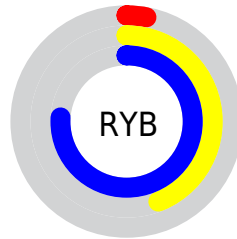

- Red (3%)
- Yellow (44%)
- Blue (76%)