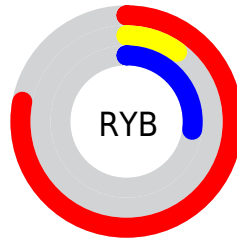

- Red (78%)
- Yellow (10%)
- Blue (27%)