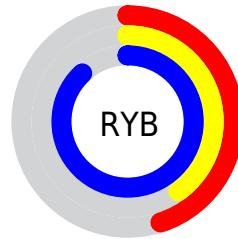

Details

The XYZ color **25.3107, 18.4022, 72.7390** is a light color, and the websafe version is hex **6666CC**. A complement of this color would be **55.2985, 67.8061, 22.4856**, and the grayscale version is **17.5446, 18.4582, 20.1010**.

A 20% lighter version of the original color is **46.7338, 38.6751, 99.6097**, and **9.9626, 6.2777, 37.7324** is the 20% darker color. If you saturate the color by 10%, you get **21.0814, 13.4216, 72.0010**, and if you desaturate by 10%, it is **30.6877, 24.8544, 73.7014**.

Distribution

Red (45%)

Green (40%)

Blue (88%)

Red (45%)

Yellow (40%)

Blue (88%)

Cyan (48%)