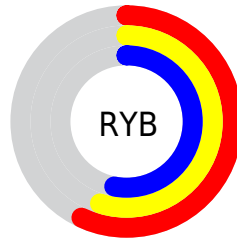

- Red (57%)
- Yellow (55%)
- Blue (53%)