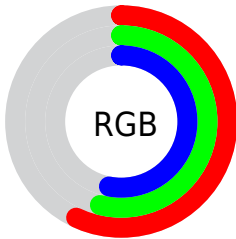

Distribution

- Red (57%)
- Green (54%)
- Blue (53%)