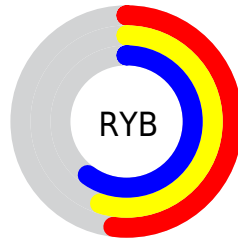

- Red (52%)
- Yellow (55%)
- Blue (60%)