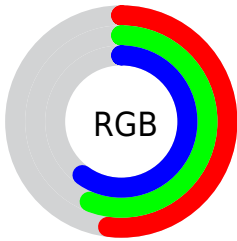

Distribution

- Red (52%)
- Green (56%)
- Blue (60%)