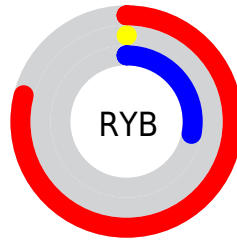

- Red (79%)
- Yellow (0%)
- Blue (28%)