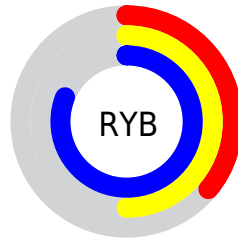

- Red (36%)
- Yellow (50%)
- Blue (81%)