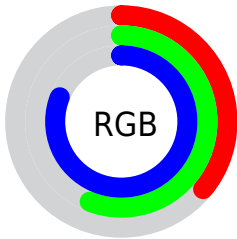

Distribution

- Red (36%)
- Green (56%)
- Blue (81%)