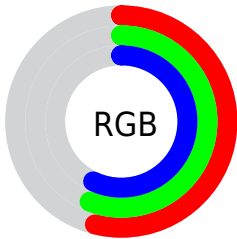

Distribution

- Red (54%)
- Green (56%)
- Blue (57%)