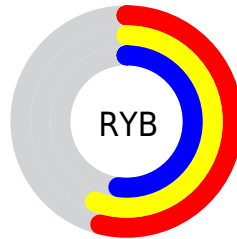

- Red (54%)
- Yellow (56%)
- Blue (52%)