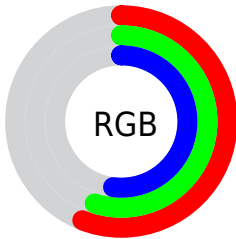

Distribution

- Red (56%)
- Green (55%)
- Blue (52%)