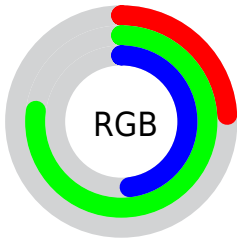

Distribution

- Red (24%)
- Green (77%)
- Blue (48%)