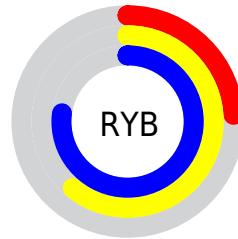

- Red (24%)
- Yellow (61%)
- Blue (77%)