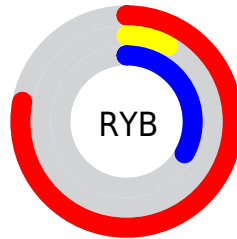

- Red (78%)
- Yellow (8%)
- Blue (33%)