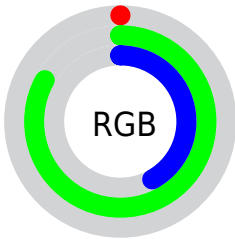

Distribution

- Red (0%)
- Green (83%)
- Blue (42%)