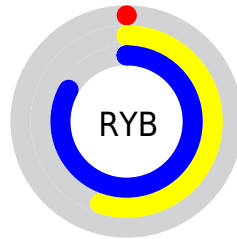

- Red (0%)
- Yellow (55%)
- Blue (83%)