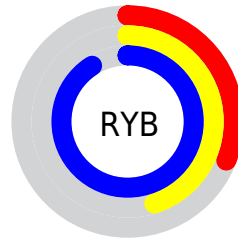

A 20% lighter version of the original color is **45.5584, 45.9305, 101.0720**, and **10.6803, 8.9800, 41.7278** is the 20% darker color. If you saturate the color by 10%, you get **21.9668, 18.5238, 78.0195**, and if you desaturate by 10%, it is **29.8371, 28.6110, 79.5517**.

Distribution

Red (31%)

Green (51%)

Blue (91%)

Red (31%)

Yellow (45%)

Blue (91%)

Cyan (66%)