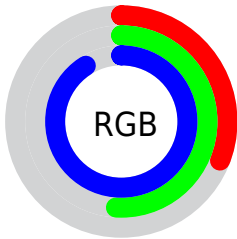

Distribution

Red (31%)

Green (51%)

Blue (91%)