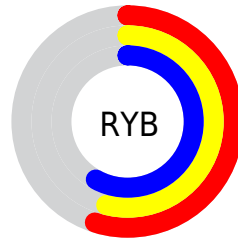

Details

The XYZ color **25.4978, 26.0096, 32.1102** is a dark color, and the websafe version is hex **999999**. A complement of this color would be **27.1899, 29.4415, 28.2958**, and the grayscale version is **24.9706, 26.2710, 28.6092**.

A 20% lighter version of the original color is **51.9160, 53.1755, 64.0275**, and **10.0087, 10.0854, 12.9744** is the 20% darker color. If you saturate the color by 10%, you get **21.7516, 21.1202, 31.3643**, and if you desaturate by 10%, it is **29.7192, 31.5808, 32.9634**.

Distribution

Red (55%)

Green (54%)

Blue (58%)

Red (55%)

Yellow (54%)

Blue (58%)

Cyan (5%)