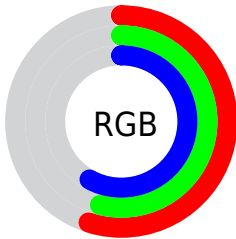

Distribution

Red (55%)

Green (54%)

Blue (58%)