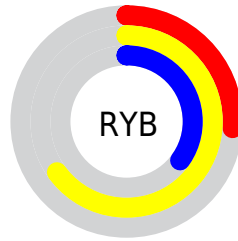

- Red (26%)
- Yellow (65%)
- Blue (35%)