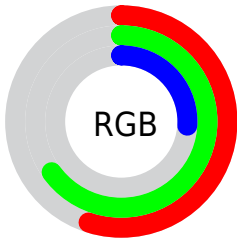

Distribution

- Red (55%)
- Green (65%)
- Blue (26%)