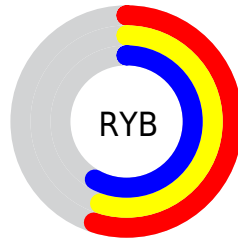

- Red (55%)
- Yellow (55%)
- Blue (58%)