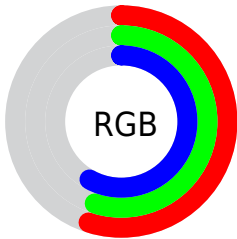

Distribution

- Red (55%)
- Green (55%)
- Blue (58%)